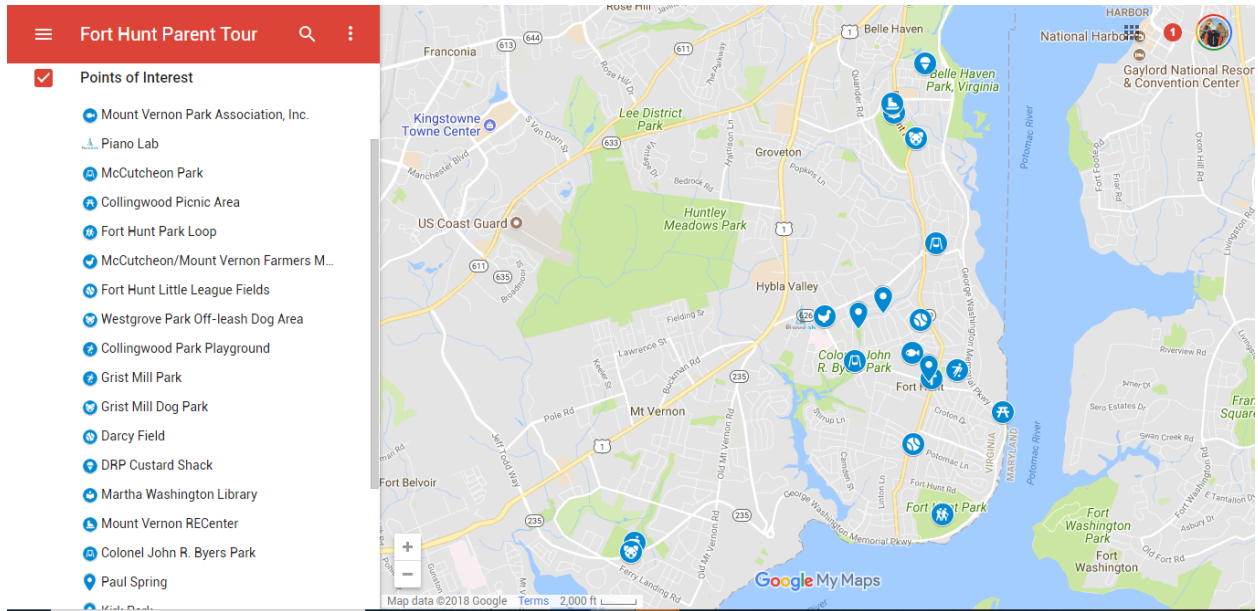

## Fort Hunt Community Exploration Tour

**Version 1.0 – 8/26/2018**

**List of Places to Visit and Explore**

1) Mount Vernon Pool and Park	11) Darcy Field at Plymouth Haven Church
2) Piano Lab at Sherwood Hall Lane	12) DRP Custard Shack
3) McCutcheon Park	13) Martha Washington Library
4) Collingwood Picnic Area	14) Mount Vernon Rec Center
5) Fort Hunt Park – Hiking Trails	15) Col. Byers Park
6) McCutcheon/Mount Vernon Farmers Market	16) Paul Spring
7) Fort Hunt Little League Fields – Hollin Hall	17) Nativity Lutheran Church
8) Collingwood Park – Playground	18) Westgrove Dog Park
9) Grist Mill Park	
10) Grist Mill Dog Park	

### List of Places to Visit and Explore

<input type="checkbox"/> Mount Vernon Pool and Park	<input type="checkbox"/> Darcy Field at Plymouth Haven Church
<input type="checkbox"/> Piano Lab on Sherwood Hall Lane	<input type="checkbox"/> DRP Custard Shack
<input type="checkbox"/> McCutcheon Park	<input type="checkbox"/> Martha Washington Library
<input type="checkbox"/> Collingwood Picnic Area	<input type="checkbox"/> Mount Vernon Rec Center
<input type="checkbox"/> Fort Hunt Park – Hiking Trails	<input type="checkbox"/> Col. Byers Park
<input type="checkbox"/> McCutcheon/Mount Vernon Farmers Market	<input type="checkbox"/> Paul Spring
<input type="checkbox"/> Fort Hunt Little League Fields – Hollin Hall	<input type="checkbox"/> Nativity Lutheran Church
<input type="checkbox"/> Collingwood Park – Playground	<input type="checkbox"/> Westgrove Dog Park
<input type="checkbox"/> Grist Mill Park	
<input type="checkbox"/> Grist Mill Dog Park	

Our Community Businesses would be delighted for you to stop in and say “Hi” as you are taking the tour!