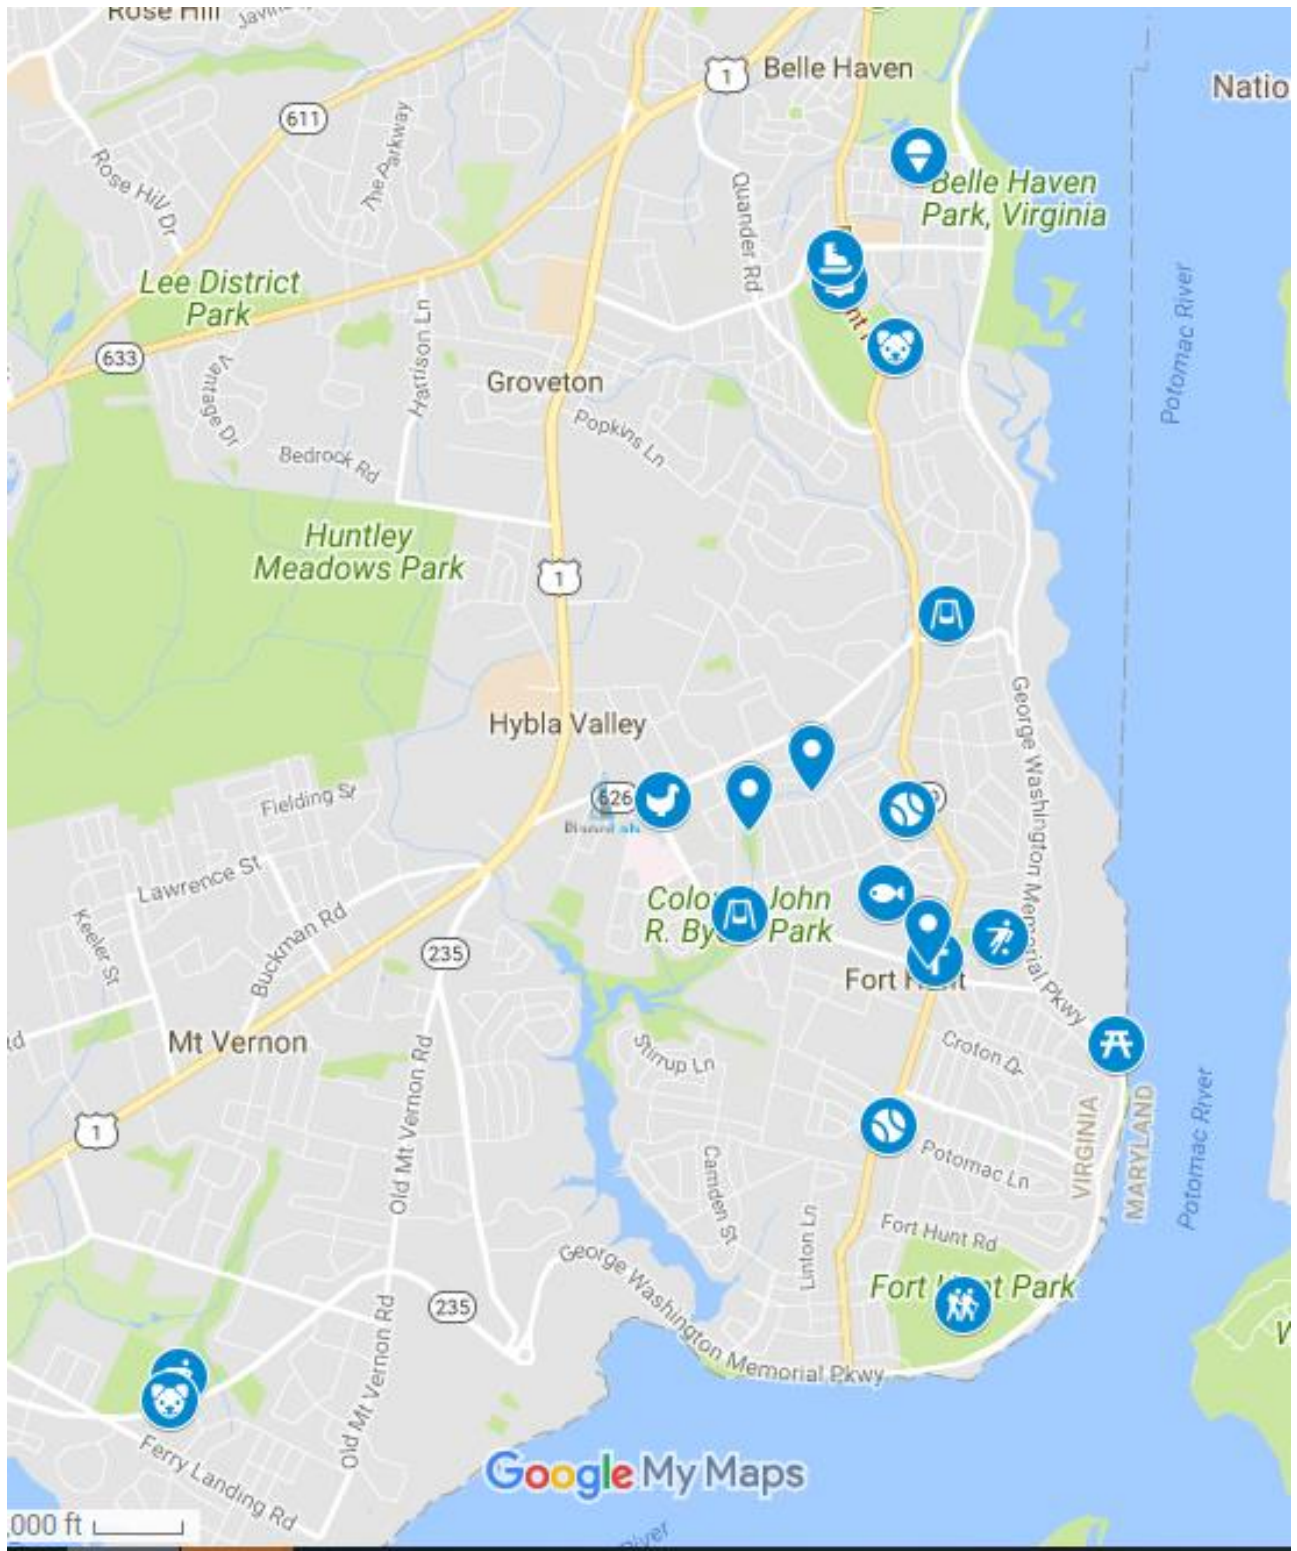

## Fort Hunt Community Exploration Tour

**Version 1.0 – 8/26/2018**

**List of Places to Visit and Explore**

1) Mount Vernon Pool and Park	11) Darcy Field at Plymouth Haven Church
2) Piano Lab at Sherwood Hall Lane	12) DRP Custard Shack
3) McCutcheon Park	13) Martha Washington Library
4) Collingwood Picnic Area	14) Mount Vernon Rec Center
5) Fort Hunt Park – Hiking Trails	15) Col. Byers Park
6) McCutcheon/Mount Vernon Farmers Market	16) Paul Spring
7) Fort Hunt Little League Fields – Hollin Hall	17) Nativity Lutheran Church
8) Collingwood Park – Playground	18) Westgrove Dog Park
9) Grist Mill Park	
10) Grist Mill Dog Park	

### List of Places to Visit and Explore

<input type="checkbox"/> Mount Vernon Pool and Park	<input type="checkbox"/> Darcy Field at Plymouth Haven Church
<input type="checkbox"/> Piano Lab on Sherwood Hall Lane	<input type="checkbox"/> DRP Custard Shack
<input type="checkbox"/> McCutcheon Park	<input type="checkbox"/> Martha Washington Library
<input type="checkbox"/> Collingwood Picnic Area	<input type="checkbox"/> Mount Vernon Rec Center
<input type="checkbox"/> Fort Hunt Park – Hiking Trails	<input type="checkbox"/> Col. Byers Park
<input type="checkbox"/> McCutcheon/Mount Vernon Farmers Market	<input type="checkbox"/> Paul Spring
<input type="checkbox"/> Fort Hunt Little League Fields – Hollin Hall	<input type="checkbox"/> Nativity Lutheran Church
<input type="checkbox"/> Collingwood Park – Playground	<input type="checkbox"/> Westgrove Dog Park
<input type="checkbox"/> Grist Mill Park	
<input type="checkbox"/> Grist Mill Dog Park	

Our Community Businesses would be delighted for you to stop in and say “Hi” as you are taking the tour!